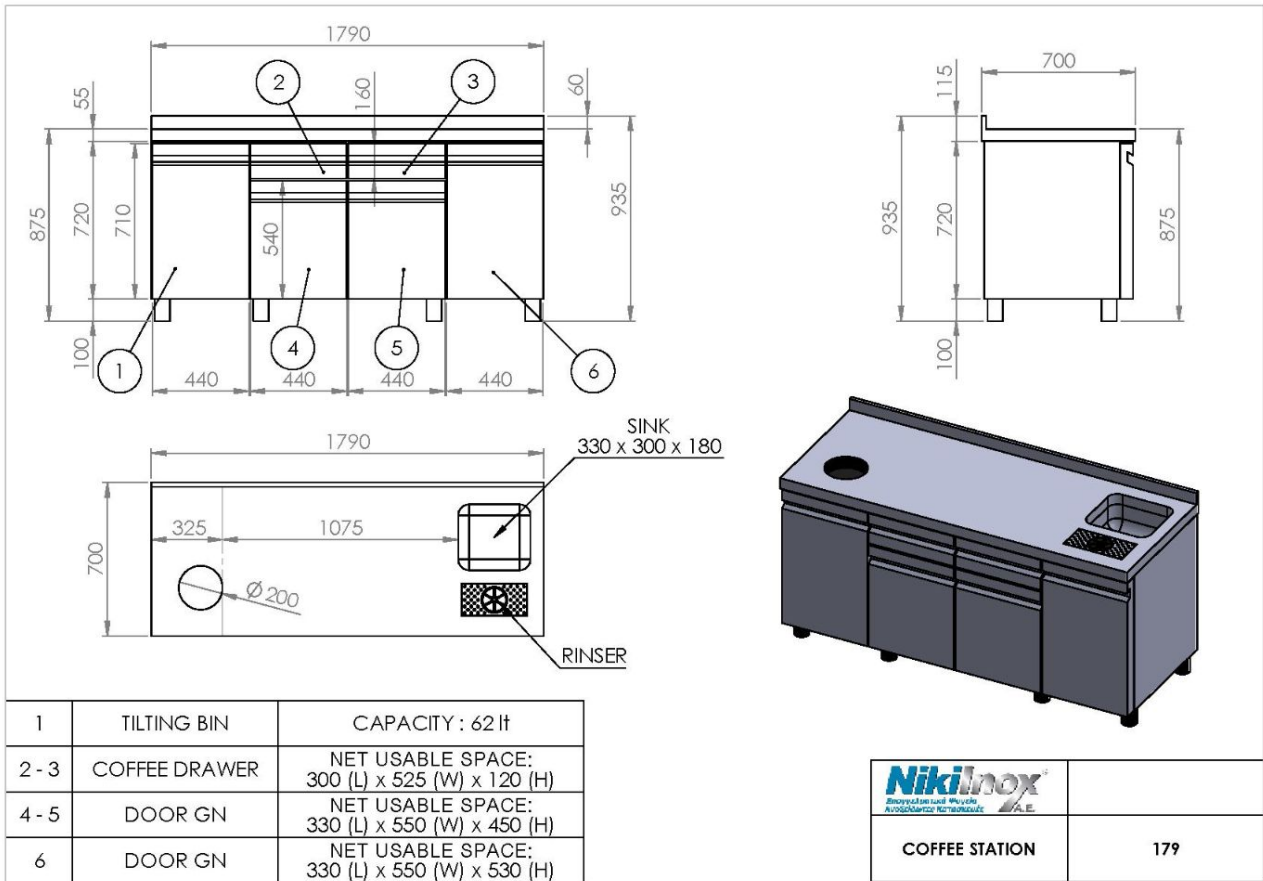

NIKI INOX S.A.

Industrial Area of Thessaloniki
P.O. Box 1056, 57022 Sindos
VAT: 082104633 G.E.MI. No:
38081805000

T: +30 2310 798 696

F: +30 2310 797 920

URL: <https://niki-inox.gr>

E: info@niki-inox.gr