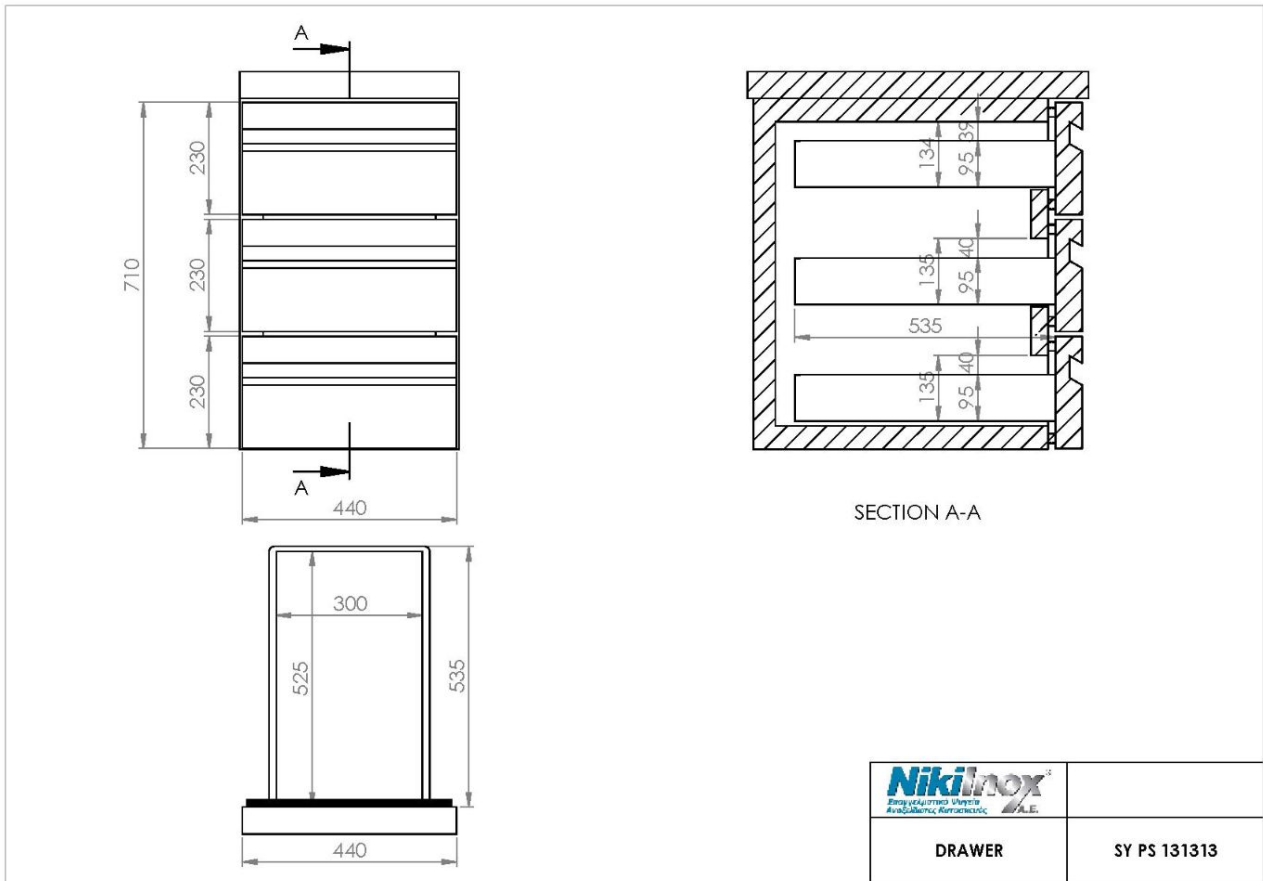

Draw SY PS 131313

SKU: SY PS 131313

Dimensions: 44 × 55 × 72 cm

Weight: 22 Kg

Product Description

[Product Photos](#)

Technical Drawing

	
DRAWER	SY PS 131313