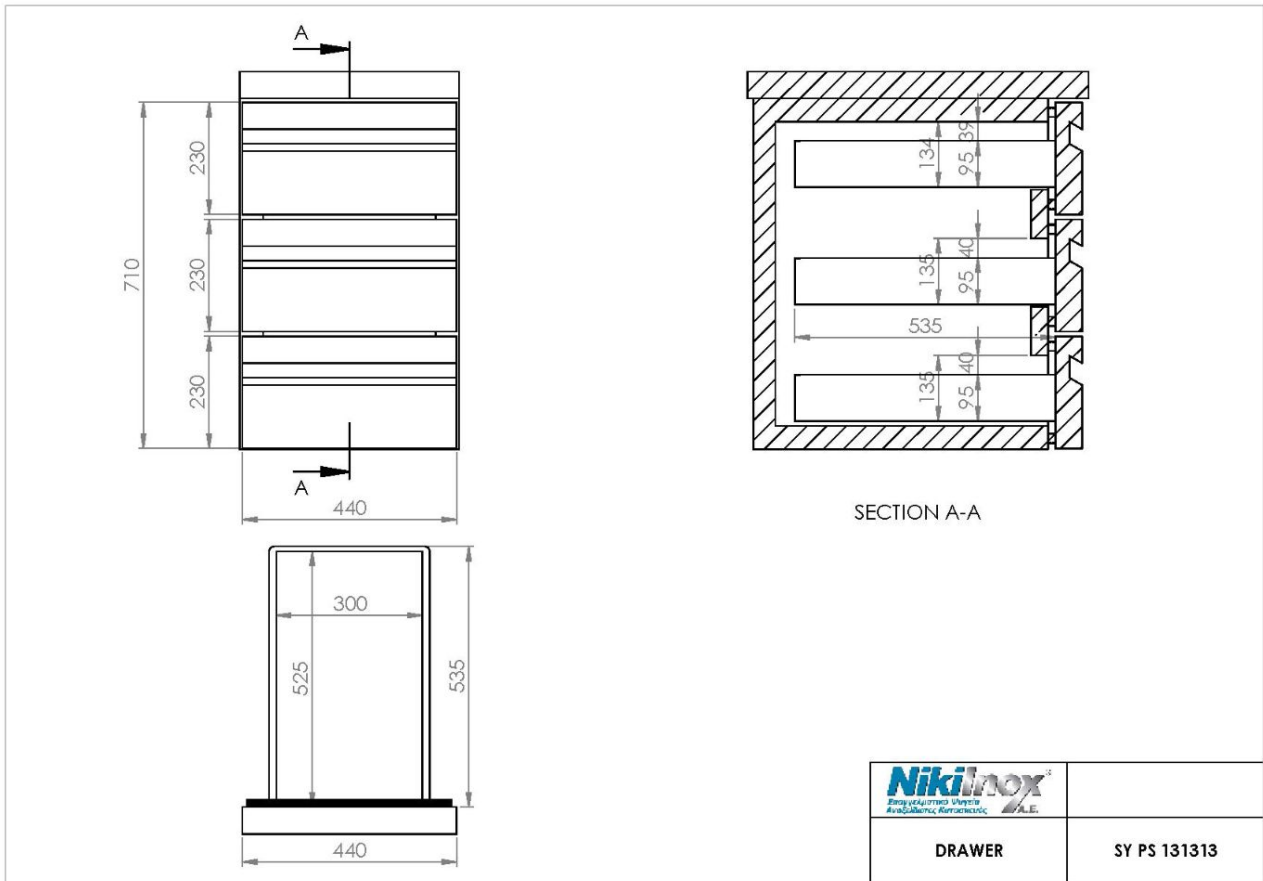

Drawer SY PS 131313

SKU: SY PS 131313

Dimensions: 44 × 55 × 72 cm

Weight: 22 Kg

Product Description

Product Photos

Technical Drawing

NIKI INOX S.A.