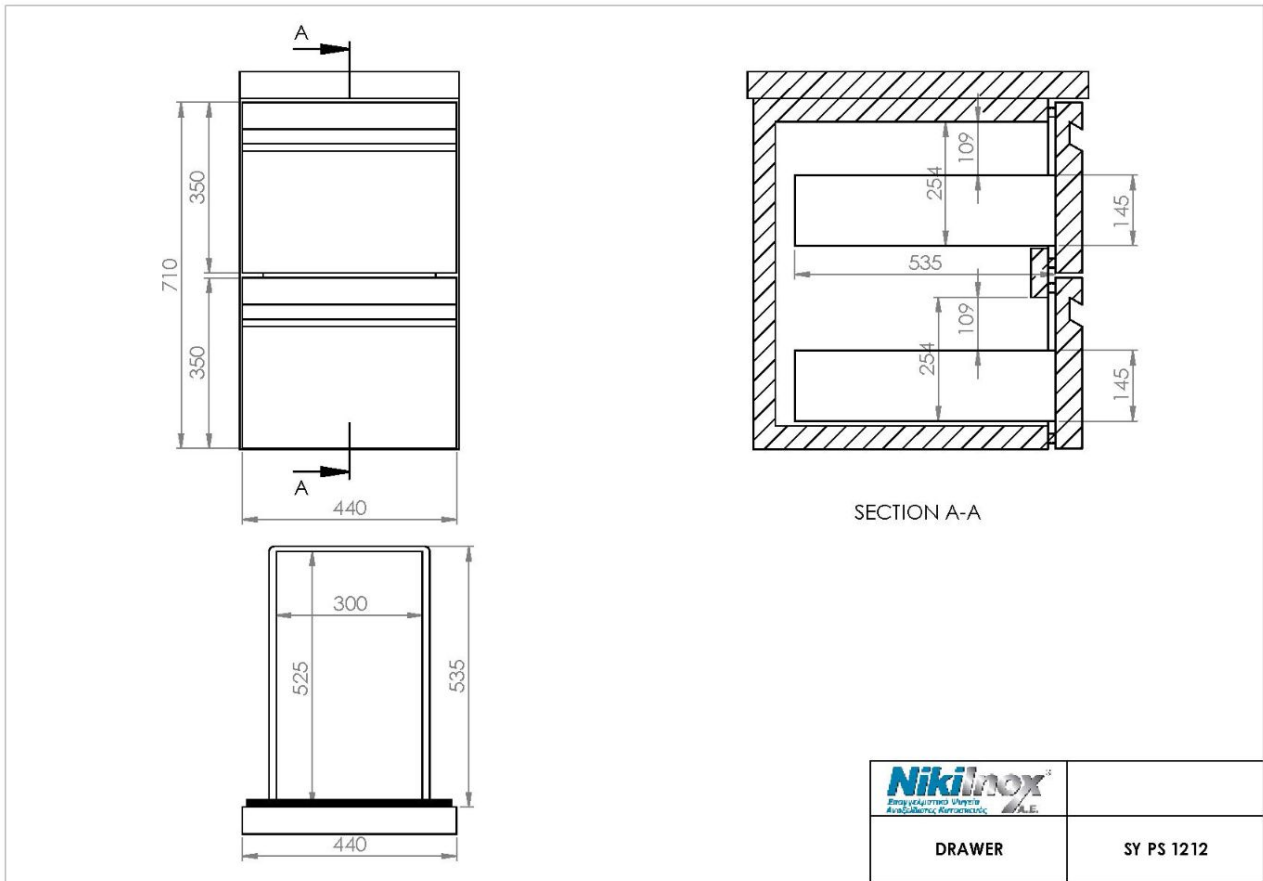

Drawer SY PS 1212

SKU: SY PS 1212

Dimensions: 44 × 55 × 72 cm

Weight: 17 Kg

Product Description

[Product Photos](#)

Technical Drawing

NIKI INOX S.A.