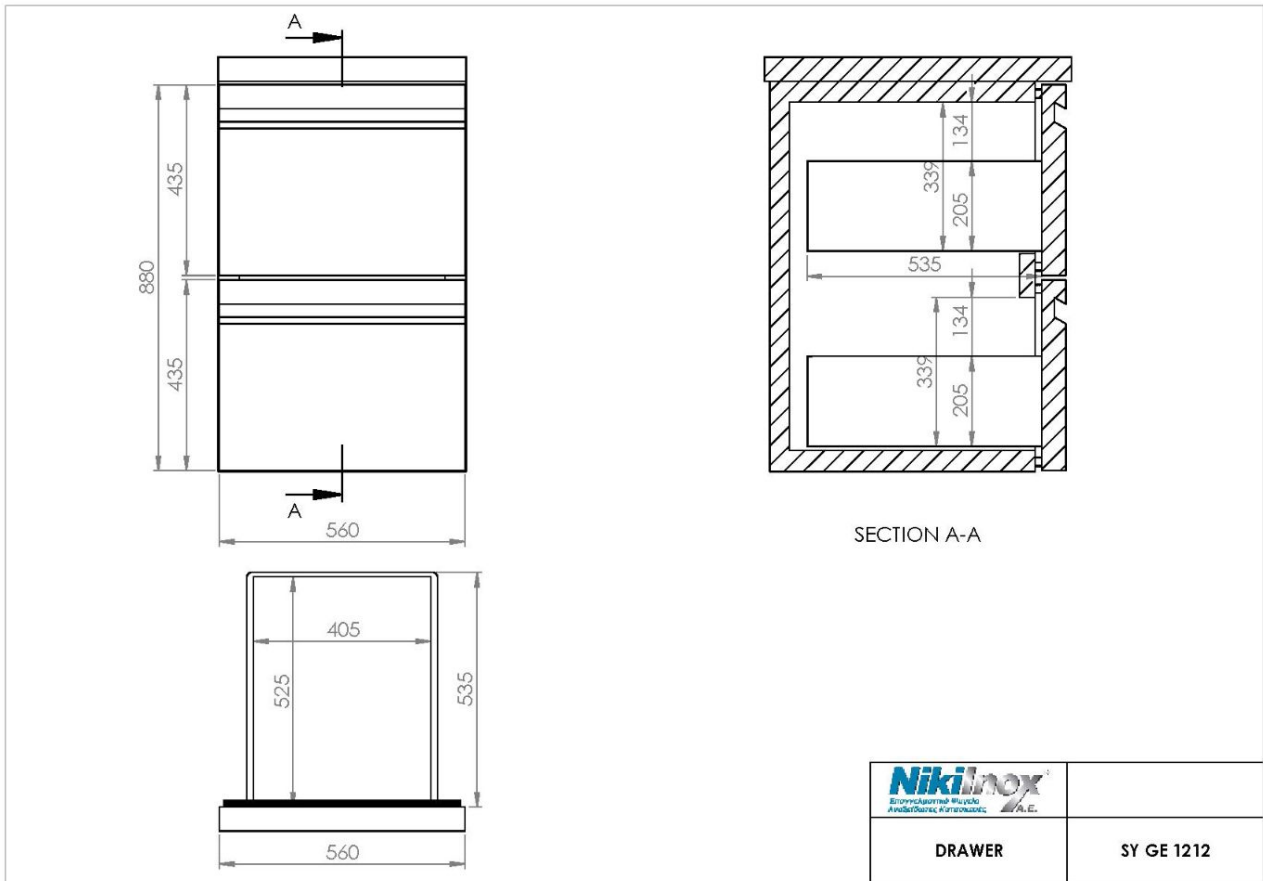

Drawer SY GE 1212

SKU: SY GE 1212

Dimensions: 54 × 55 × 89 cm

Weight: 22 Kg

Product Description

Product Photos

Technical Drawing

NIKI INOX S.A.