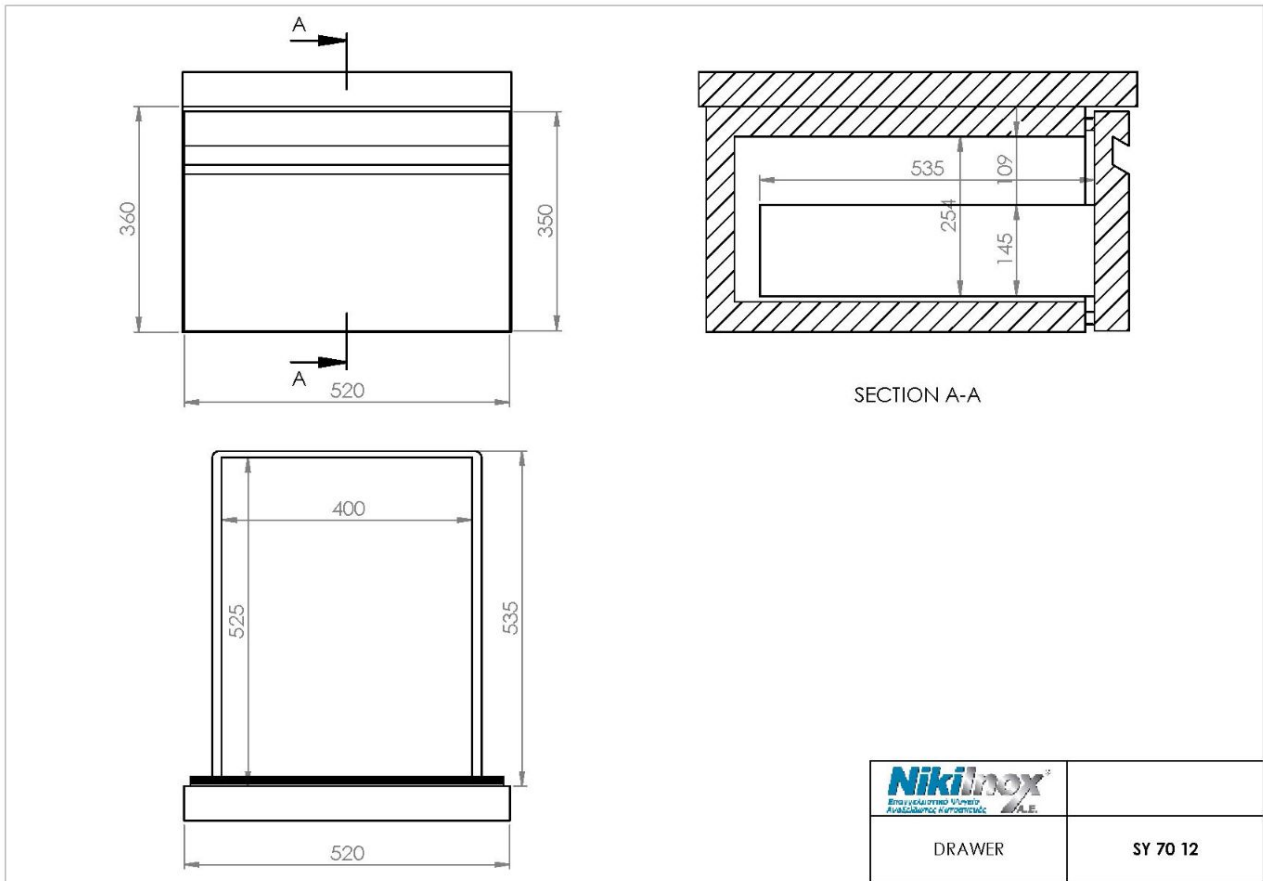

Drawer SY 70 12

SKU: SY 70 12

Dimensions: 51,5 × 55 × 36 cm

Weight: 20 Kg

Product Description

[Product Photos](#)

Technical Drawing

NIKI INOX S.A.