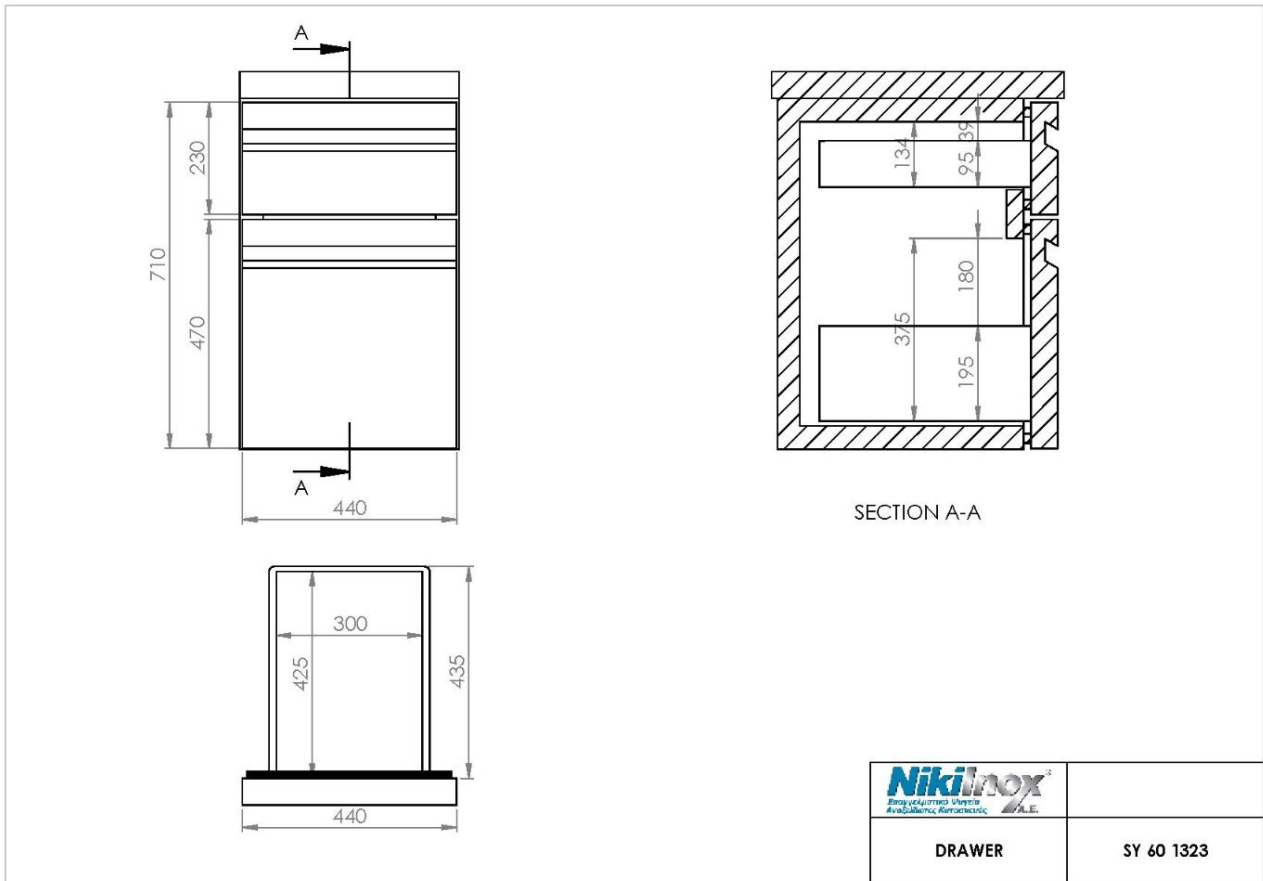

Drawer SY 60 1323

SKU: SY 60 1323

Dimensions: 44 × 45 × 72 cm

Weight: 19 Kg

Product Description

[Product Photos](#)

Technical Drawing

NIKI INOX S.A.