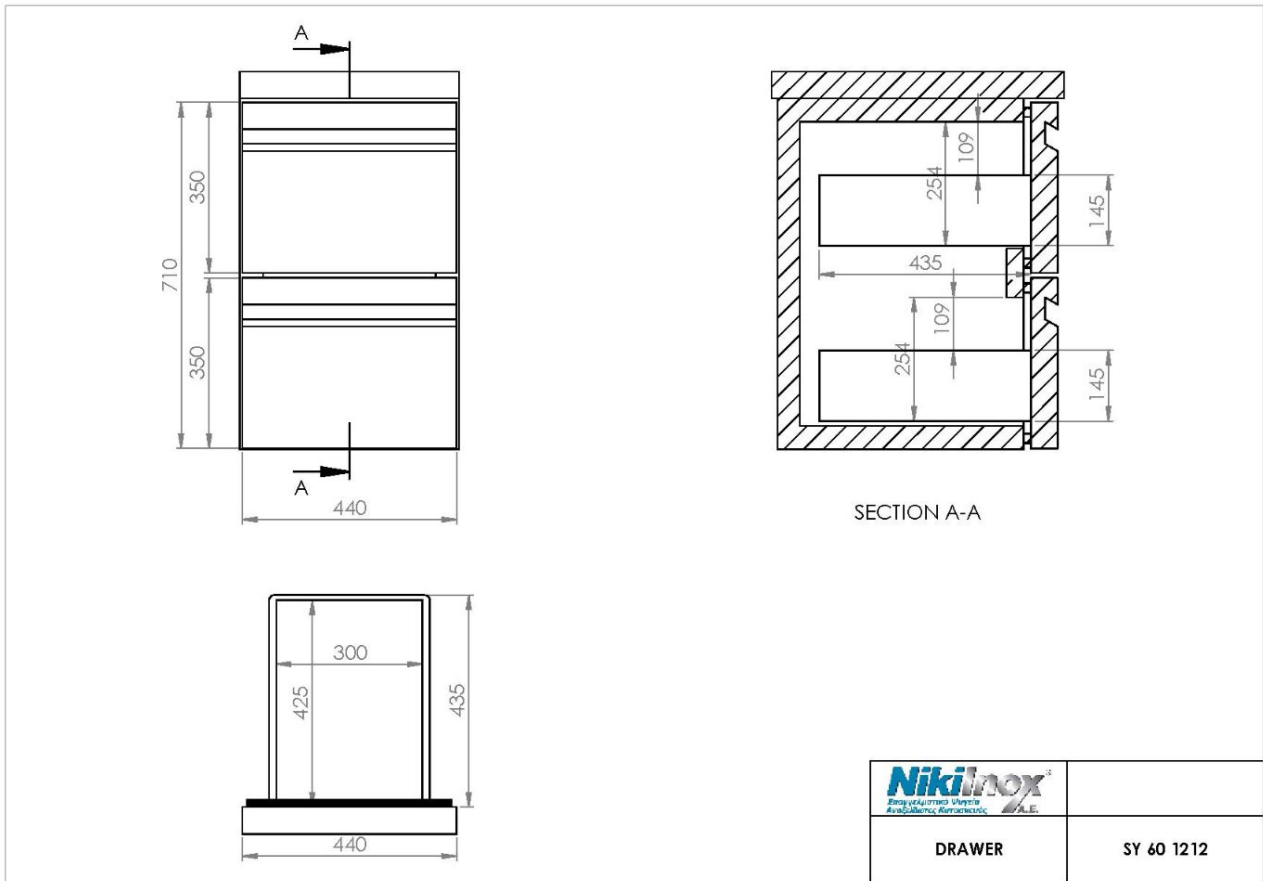

Draw SY 60 1212

SKU: SY 60 1212

Dimensions: 44 × 45 × 72 cm

Weight: 16 Kg

Product Description

Product Photos

Technical Drawing

NIKI INOX S.A.