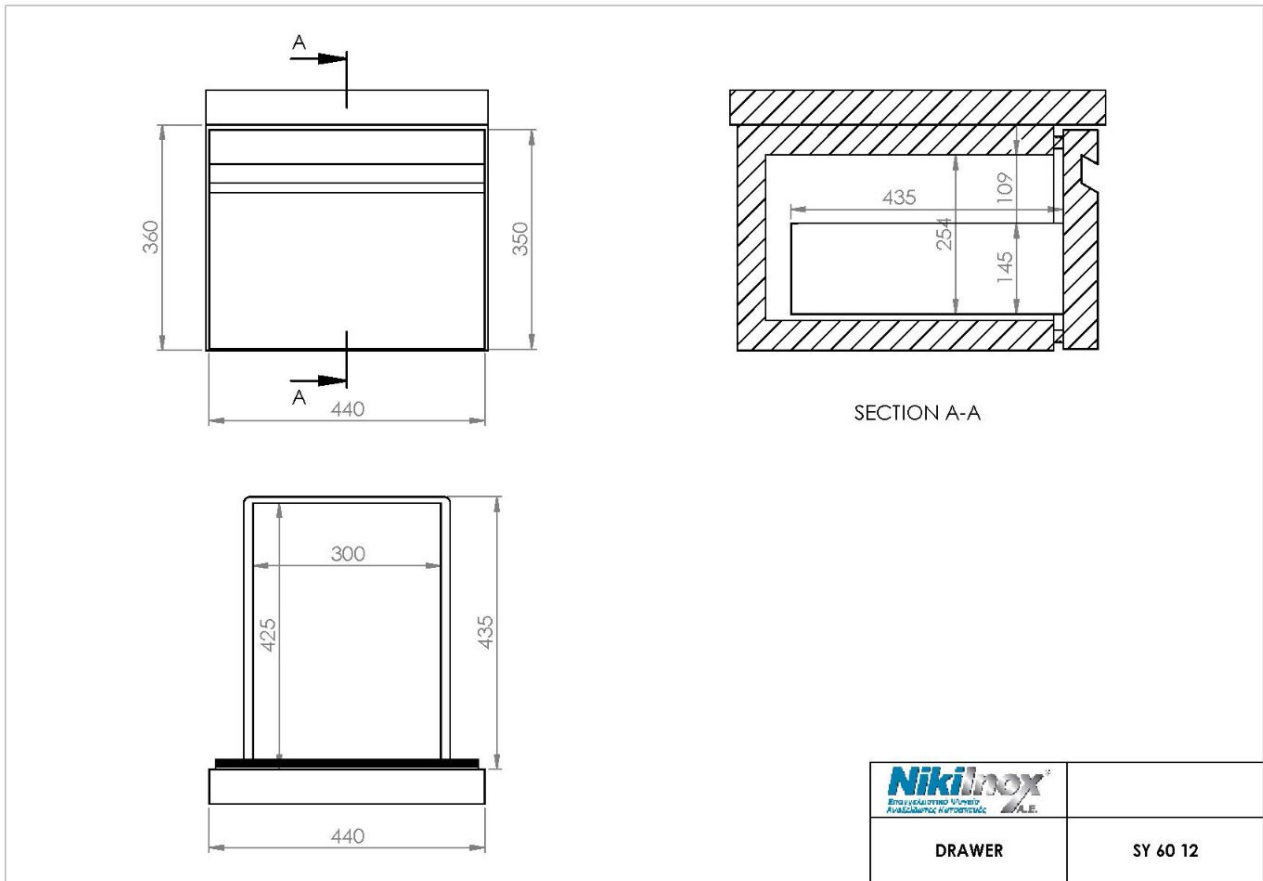

Drawer SY 60 12

SKU: SY 60 12

Dimensions: 44 × 45 × 36 cm

Weight: 10 Kg

Product Description

[Product Photos](#)

Technical Drawing

NIKI INOX S.A.