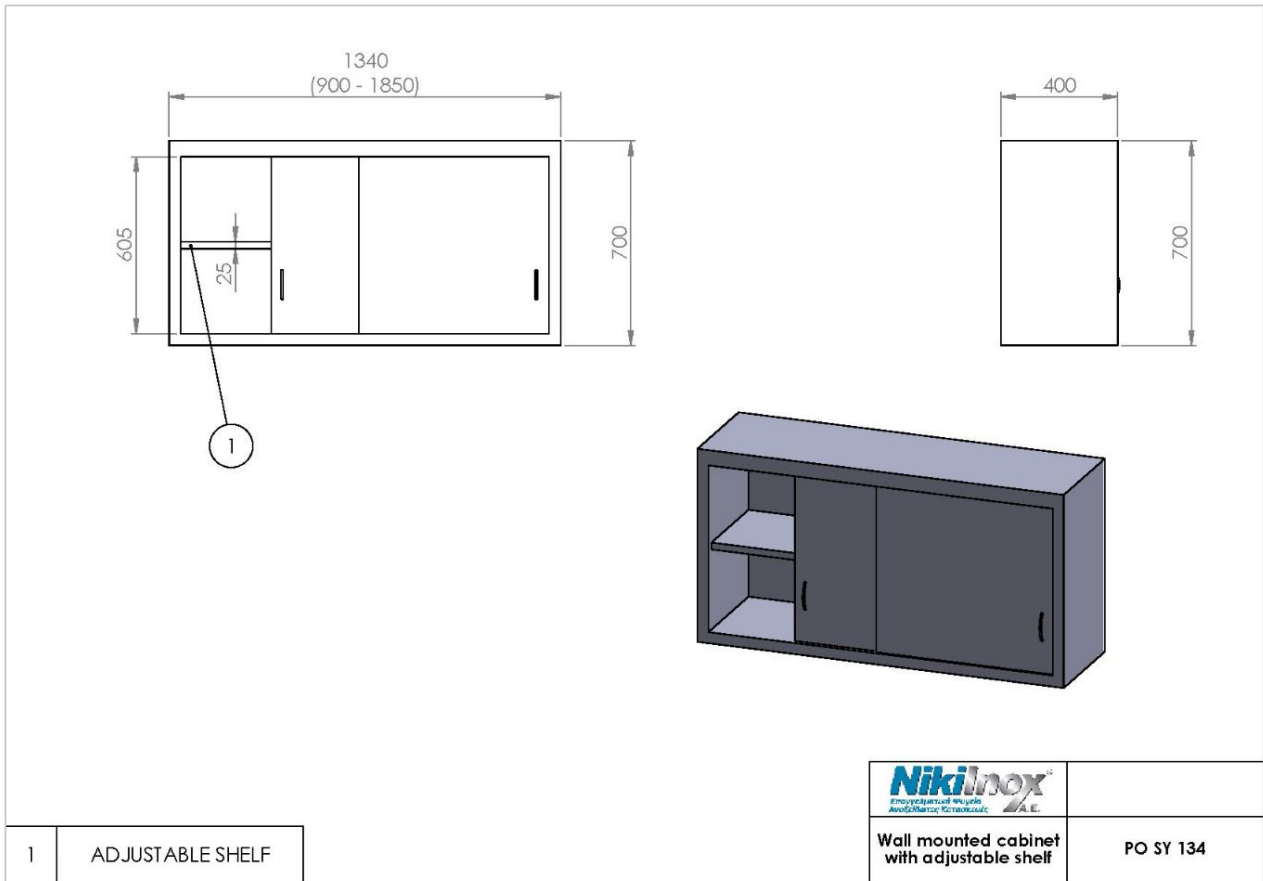

NIKI INOX S.A.

Industrial Area of Thessaloniki
P.O. Box 1056, 57022 Sindos
VAT: 082104633 G.E.MI. No:
38081805000

T: +30 2310 798 696
F: +30 2310 797 920
URL: <https://niki-inox.gr>
E: info@niki-inox.gr