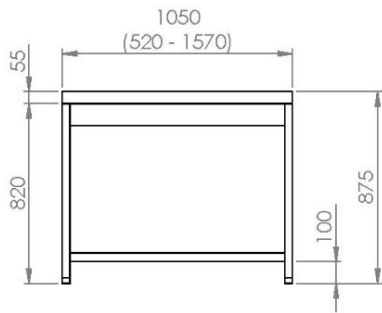

Work Table TR 70 104 (00TL.70104)

SKU: TR 70 104

Dimensions: 104 × 70 × 88 cm

Weight: 30 Kg

Product Description

Product Photos

Technical Drawing

Work Table	TR 70 105