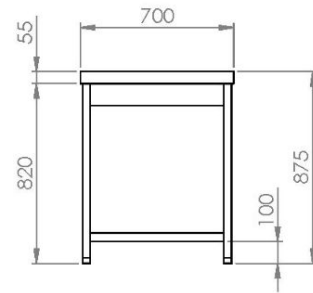

Work Table TR 70 104 (00TL.70104)

SKU: TR 70 104

Dimensions: 104 × 70 × 88 cm

Weight: 30 Kg

Product Description

Product Photos

Technical Drawing

Work Table	TR 70 105