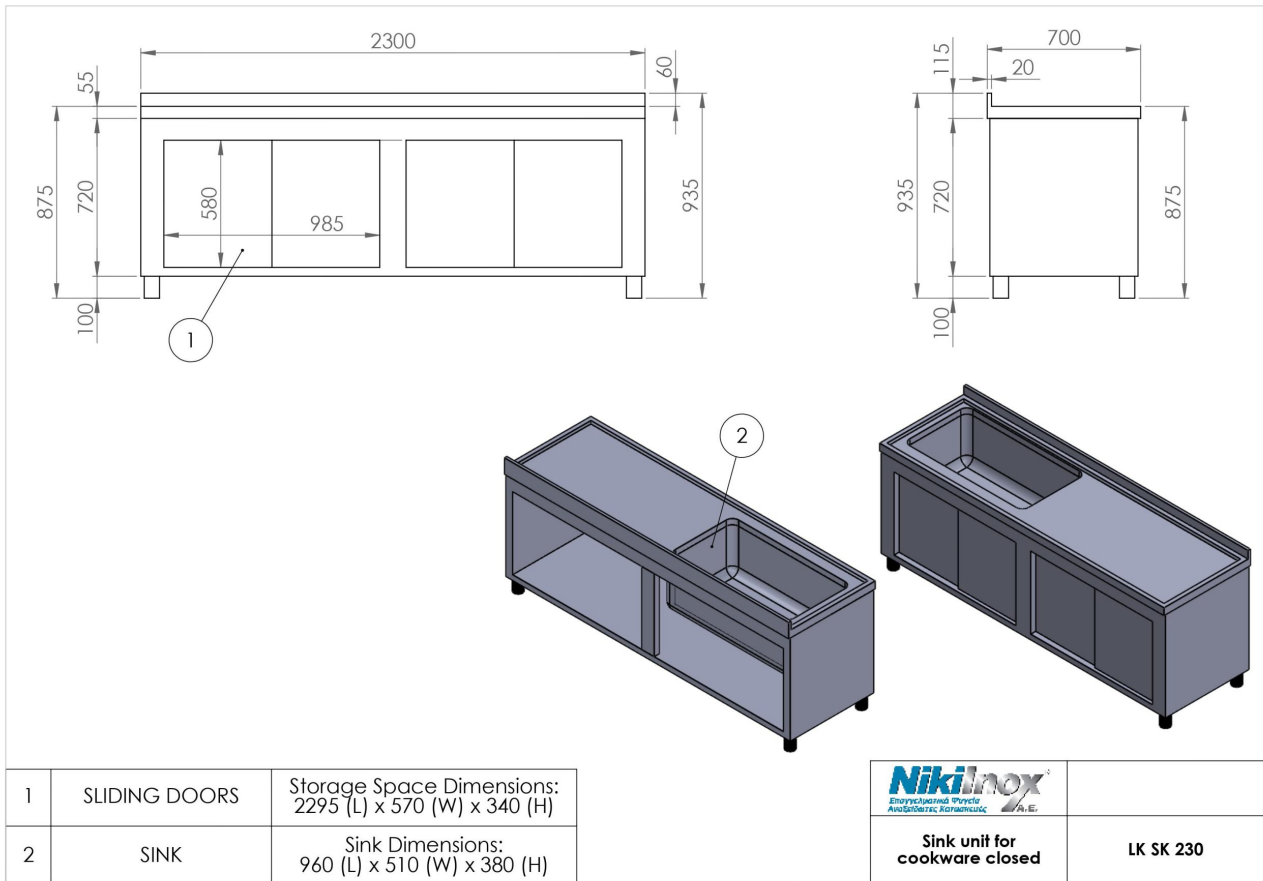

NIKI INOX S.A.

Industrial Area of Thessaloniki
P.O. Box 1056, 57022 Sindos
VAT: 082104633 G.E.MI. No:
38081805000

T: +30 2310 798 696
F: +30 2310 797 920
URL: <https://niki-inox.gr>
E: info@niki-inox.gr