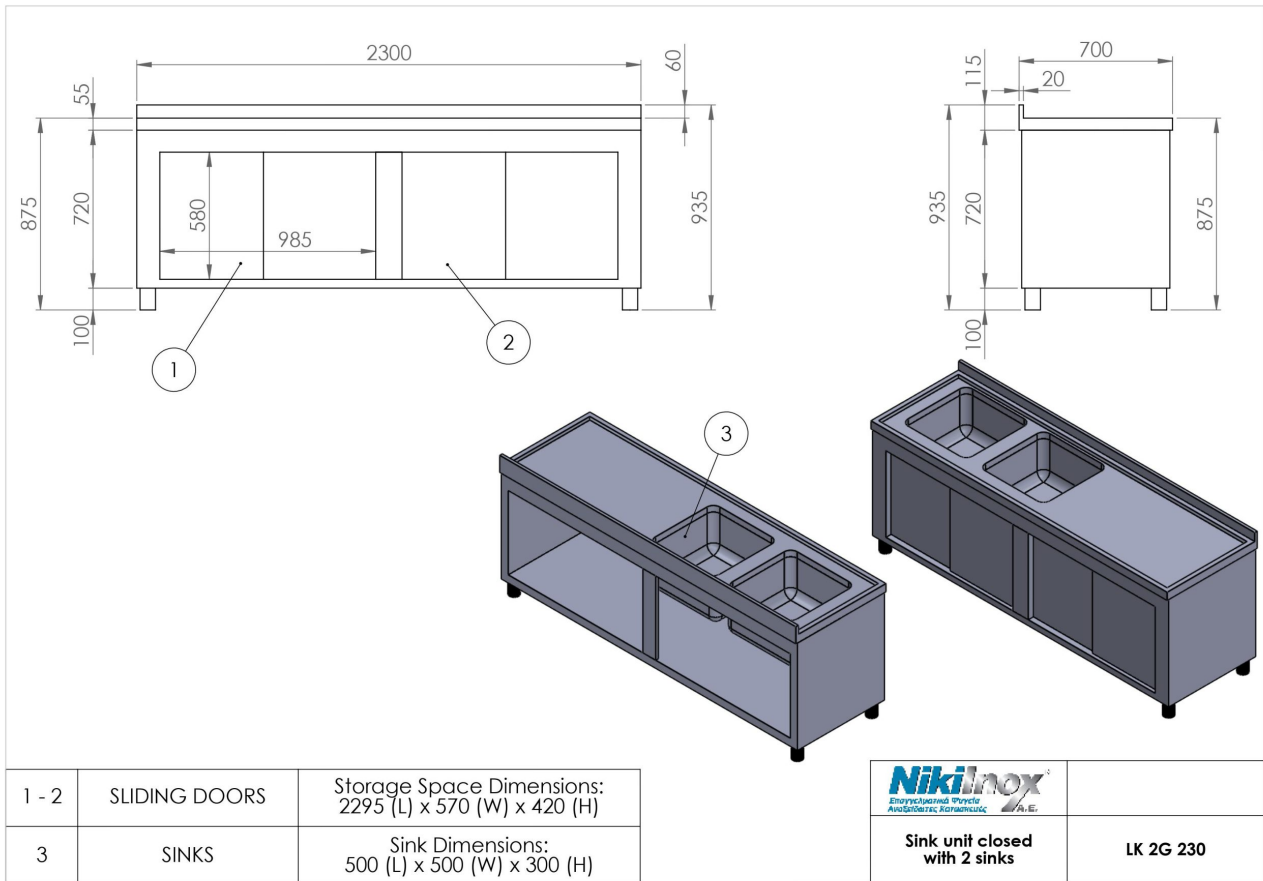

NIKI INOX S.A.

Industrial Area of Thessaloniki
P.O. Box 1056, 57022 Sindos
VAT: 082104633 G.E.MI. No:
38081805000

T: +30 2310 798 696
F: +30 2310 797 920
URL: <https://niki-inox.gr>
E: info@niki-inox.gr