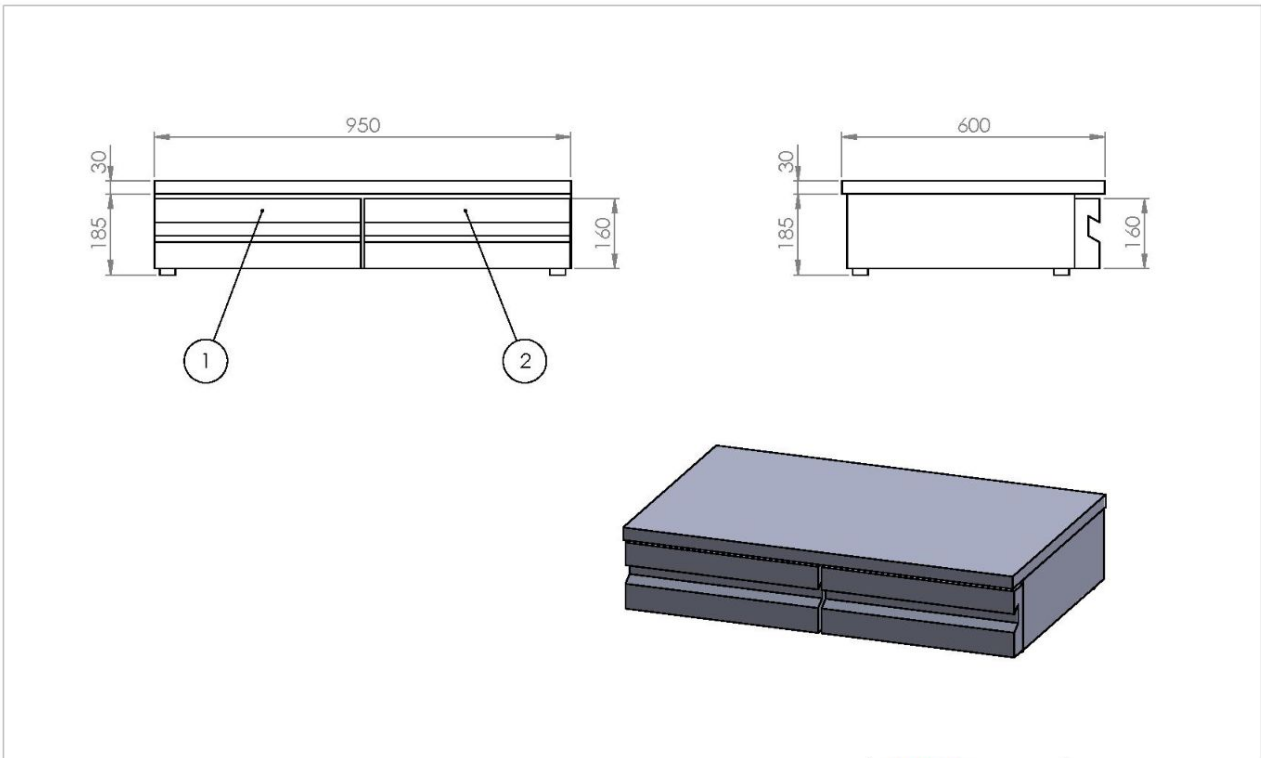

Drawer for coffee SR C0 02 (0SR.C002)

SKU: SR C0 02

Dimensions: 95 × 60 × 22 cm

Weight: 20 Kg

Recommended industries: PATISSERIE, Pizza, RESTAURANTS

Volume (m3): 0.15

Product Description

Product Photos

Technical Drawing

1	DRAWER	Storage Space Dimensions: 300 (L) x 435 (W) x 120 (H)
2	DRAWER	Storage Space Dimensions: 300 (L) x 435 (W) x 120 (H)

	
Drawers for coffee	SR CO 02

NIKI INOX S.A.
 Industrial Area of Thessaloniki
 P.O. Box 1056, 57022 Sindos
 VAT: 082104633 G.E.MI. No:
 38081805000