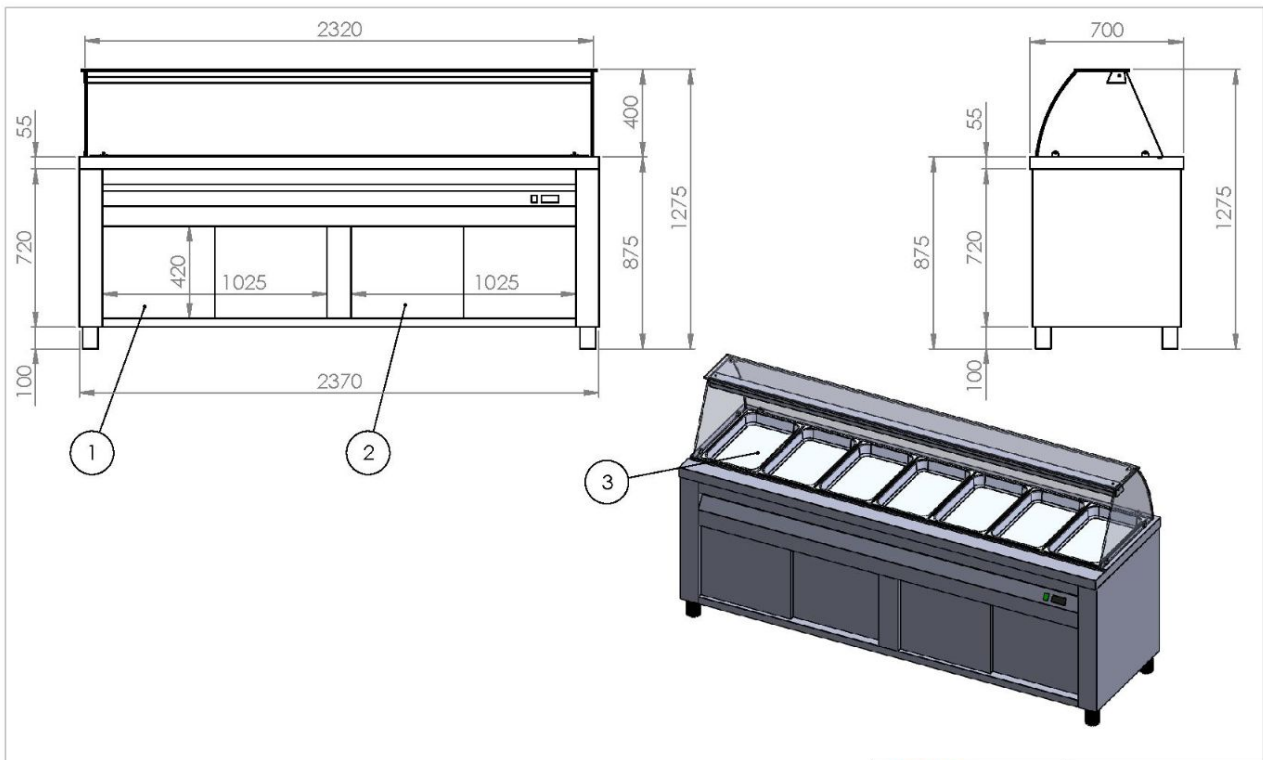

## Bain Marie Heated Display MM ED 237G (00MM.70237H.71)

**SKU: MM ED 237G**

**Dimensions:** 137 × 70 × 129 cm

**Weight:** 140 Kg

**Recommended industries:** RESTAURANTS, STREET FOOD

**Volume (m3):** 2.01

**Power consumption (W):** 4000

**GN Trays:** 7 (1/1)

### Technical Drawing

1 - 2	SLIDING DOORS	Storage Space Dimensions: 2360 (L) x 600 (W) x 420 (H)
3	DISPLAY	Display Capacity: 7 GN Trays (1/1)

Bain Marie	MM ED 237G

**NIKI INOX S.A.**

Industrial Area of Thessaloniki  
 P.O. Box 1056, 57022 Sindos  
 VAT: 082104633 G.E.MI. No:  
 38081805000