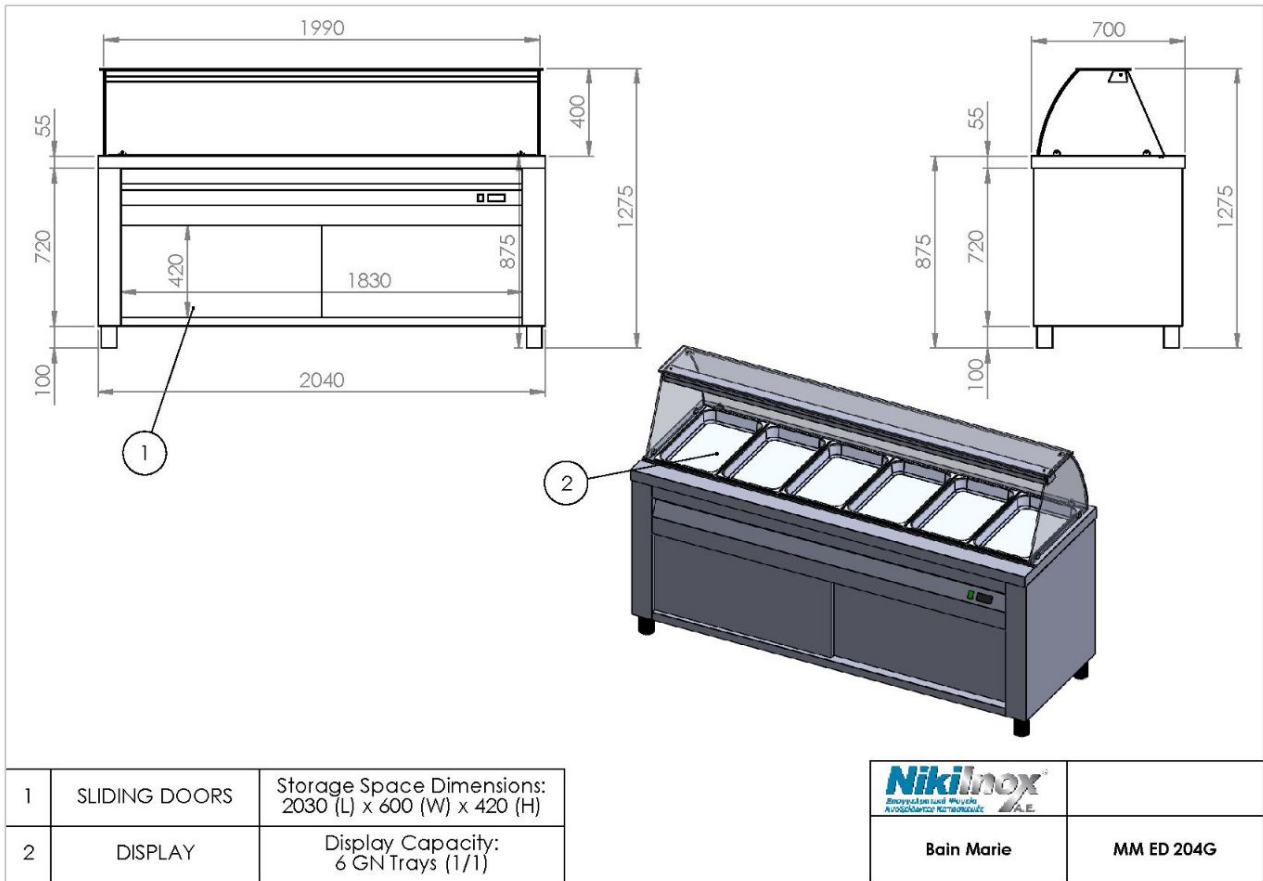

NIKI INOX S.A.

Industrial Area of Thessaloniki
P.O. Box 1056, 57022 Sindos
VAT: 082104633 G.E.MI. No:
38081805000

T: +30 2310 798 696

F: +30 2310 797 920

URL: <https://niki-inox.gr>

E: info@niki-inox.gr