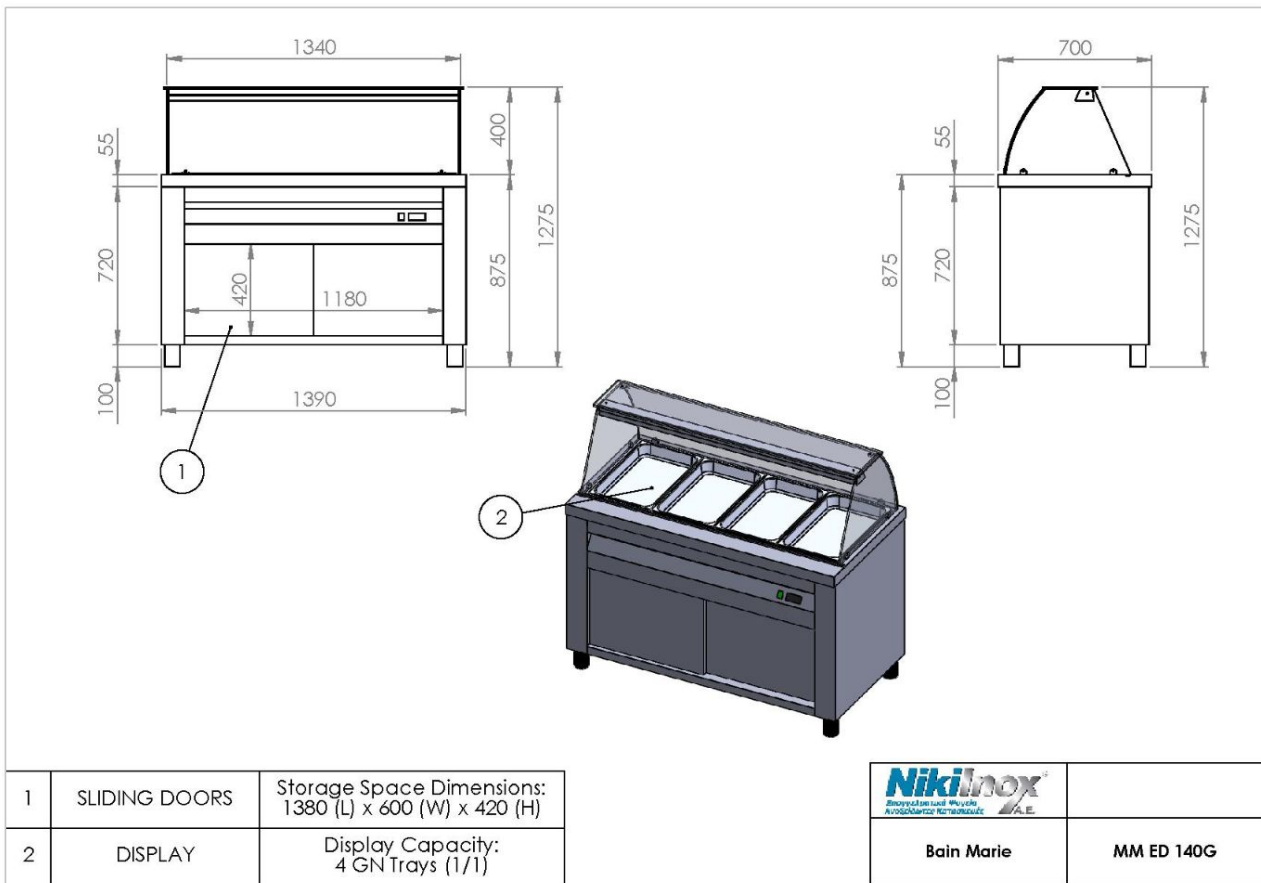

NIKI INOX S.A.

Industrial Area of Thessaloniki

P.O. Box 1056, 57022 Sindos

VAT: 082104633 G.E.MI. No:

38081805000

T: +30 2310 798 696

F: +30 2310 797 920

URL: <https://niki-inox.gr>

E: info@niki-inox.gr